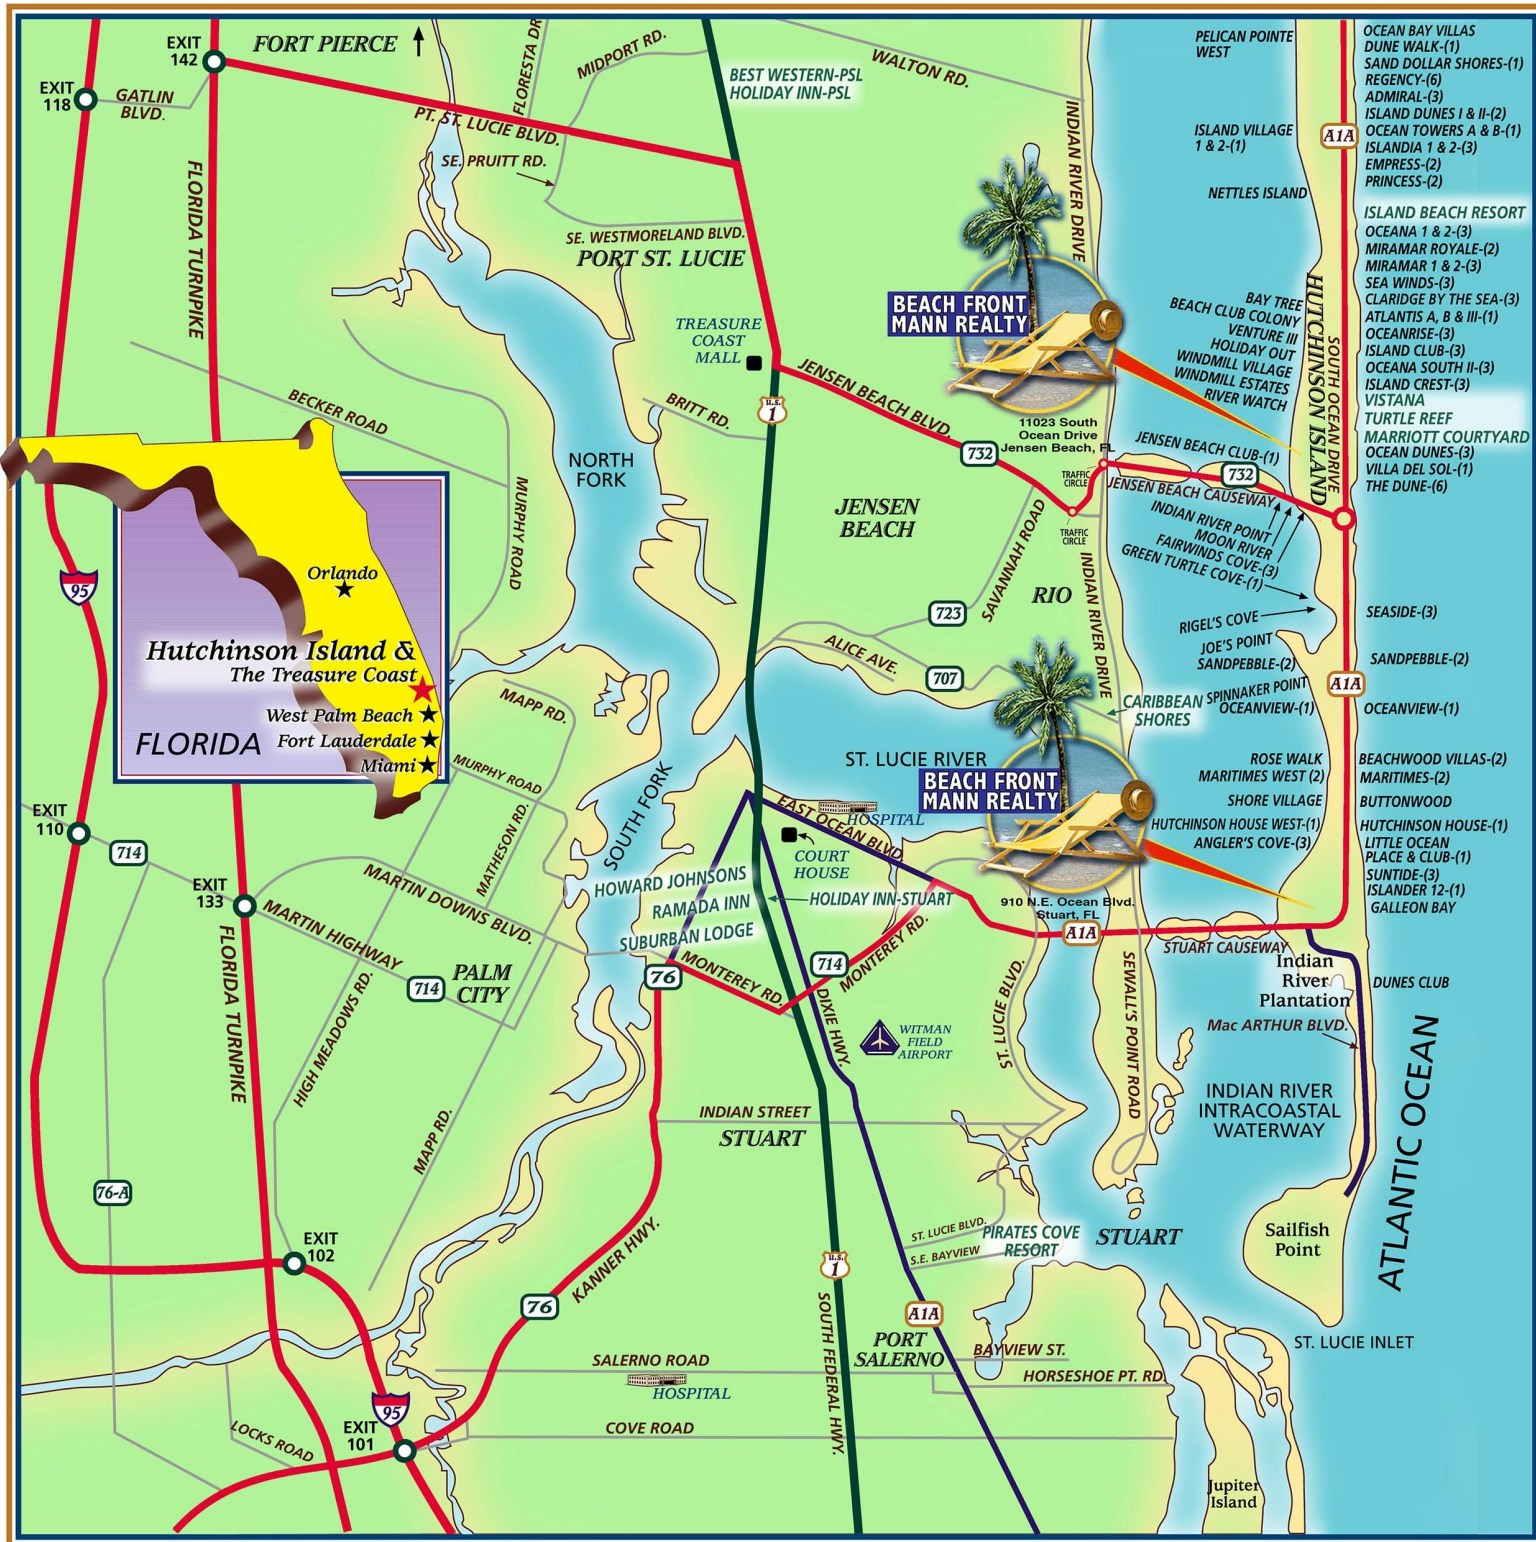

BEACH FRONT MANN REALTY

Sales • Management • Rentals

Open 7 Days a Week

Hotels shown in green type.

"Nobody Knows Hutchinson Island & The Treasure Coast Better...Inlet to Inlet and In Between"

Jensen Beach
772 229 1111
800 247 4862

Stuart Beach
772 225 0665
866 445 8363

South Beach/Fort Pierce
772 467 9229
800 817 3703